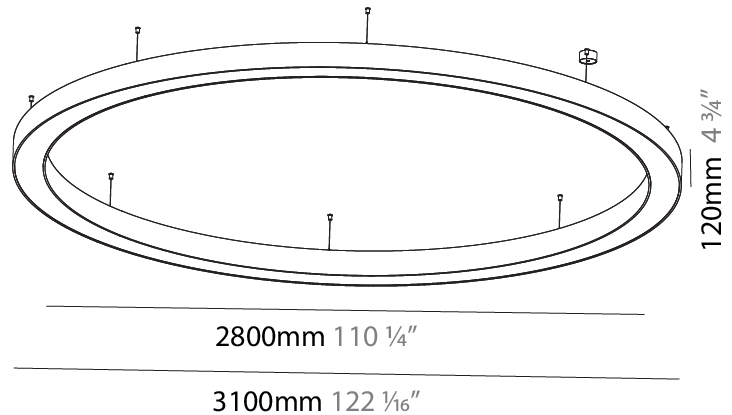

GENERAL

Series: Glorious
Subseries: Glorious
Brand: Prolight
Division: Architectural
Mounting Type: Suspension
Mounting Location: Ceiling
Subcategory: Ambient

PHYSICAL

Shape: Round
Diameter (mm): 3100
Diameter (in): 122 1/16
Depth (mm): 120
Depth (in): 4 3/4
Max. Overall Height (mm): 2120
Max. Overall Height (in): 83 7/16
Light Distribution: Direct / Indirect
Weight (kg): 40.905
Weight (lbs): 90.18
Diffuser: PMMA - Opalor Micro-Prism
Fixture Finish: SSR / BKV / CWI / CRY / HAB / LAG / UFT / ITA / RUA / RUR / MIC / FTG / MYG / TWT / LOD / PUS / FRO / FUP / KIA / POP / BLS / SPG / MEY / GOH / GUM / CHC / COM / ABZ / JAG / OBR / MOS / ROR
Fixture Material: Aluminum

ELECTRICAL

Lamp Type: LED (Zhaga Standard)
Input Wattage (W): 240
Total Output Wattage (W): 192 / 153.6 (3500K)
Dimming: Non-Dimming / Phase Dimming (120Vac only) / 0-10V Dimming
Driver Included: Yes
Driver Location: Integrated
Driver Type: Constant Current - 120 / 277Vac
Driver Class: Class 2
Input Voltage (V): 120 - 277
Constant Current (MA): 350 / 800 (3500K)

LED

Color Temperature (°K): 3000 / 3500 / 4000
Max. Delivered Lumen (lm): 14770 / 15288 / 15600 Direct / 10220 / 10584 / 10800 Indirect
CRI: >80 CRI
Efficiency (%): 70
Lamp Life (hrs): 50000

OPTICAL

RATINGS AND CERTIFICATIONS

Certified By: Certified for North American Standards
IP rating: IP20

PROJECT
TYPE
SPECIFIER
QUANTITY
DATE