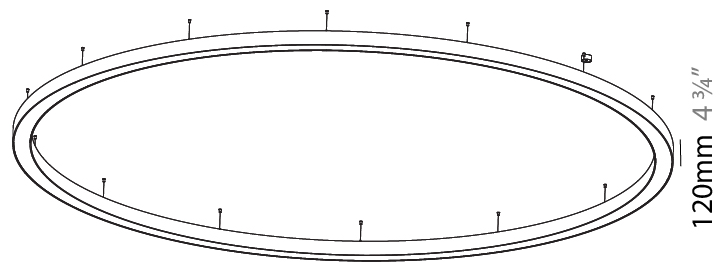

GENERAL

Series: Glorious
Subseries: Glorious
Brand: Prolicht
Division: Architectural
Mounting Type: Suspension
Mounting Location: Ceiling
Subcategory: Ambient

PHYSICAL

Shape: Round
Diameter (mm): 5400
Diameter (in): 212 ⁵/₈
Height (mm): 120
Height (in): 4 ³/₄
Max. Overall Height (mm): 2120
Max. Overall Height (in): 83 ⁷/₁₆
Light Distribution: Direct / Indirect
Weight (kg): 71.452
Weight (lbs): 157.19
Diffuser: PMMA - Opal or Micro-Prism
Fixture Finish: [SSR / BKV / CWI / CRY / HAB / LAG / UFT / ITA / RUA / RUR / MIC / FTG / MYG / TWT / LOD / PUS / FRO / FUP / KIA / POP / BLS / SPG / MEY / GOH / GUM / CHC / COM / ABZ / JAG / OBR / MOS / ROR](#)
Fixture Material: Aluminum

ELECTRICAL

Lamp Type: LED (Zhaga Standard)
Input Wattage (W): 405
Total Output Wattage (W): 324 / 259.2 (3500K)
Dimming: [Non-Dimming / Phase Dimming (120Vac only) / 0-10V Dimming](#)
Driver Included: Yes
Driver Location: Integrated
Driver Type: Constant Current - 120 / 277Vac
Driver Class: Class 2
Input Voltage (V): 120 - 277
Constant Current (MA): 350 / 800/500 (3500K)

LED

[Color Temperature (°K): 3000 / 3500 / 4000](#)
Max. Delivered Lumen (lm): 25840 / 26754 / 27300 Direct / 19620 / 2031 / 20720 Indirect
CRI: >80 CRI
Efficiency (%): 70
Lamp Life (hrs): 50000

OPTICAL

RATINGS AND CERTIFICATIONS

Certified By: Certified for North American Standards
IP rating: IP20

PROJECT
TYPE
SPECIFIER
QUANTITY
DATE