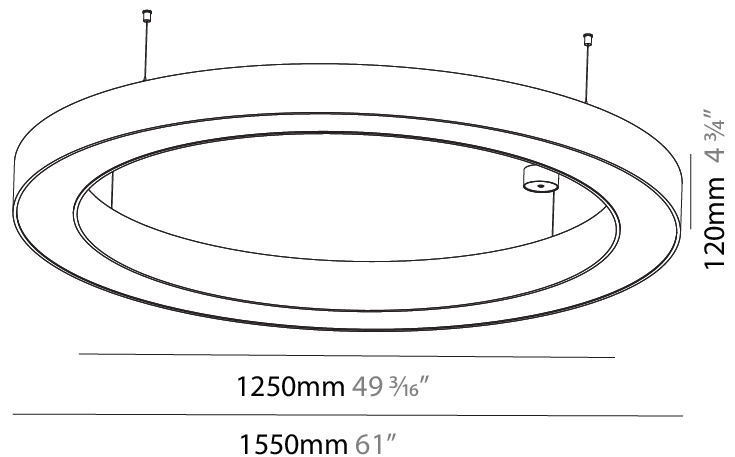

GENERAL

Series: Glorious
Subseries: Glorious
Brand: Prolight
Division: Architectural
Mounting Type: Suspension
Mounting Location: Ceiling
Subcategory: Ambient

PHYSICAL

Shape: Round
Diameter (mm): 1550
Diameter (in): 61
Height (mm): 120
Height (in): 4 ¾
Max. Overall Height (mm): 2120
Max. Overall Height (in): 83 7/16
Light Distribution: Direct / Indirect
Weight (kg): 16.737
Weight (lbs): 36.90
Diffuser: PMMA - Opal or Micro-Prism
Fixture Finish: SSR / BKV / CWI / CRY / HAB / LAG / UFT / ITA / RUA / RUR / MIC / FTG / MYG / TWT / LOD / PUS / FRO / FUP / KIA / POP / BLS / SPG / MEY / GOH / GUM / CHC / COM / ABZ / JAG / OBR / MOS / ROR
Fixture Material: Aluminum

ELECTRICAL

Lamp Type: LED (Zhaga Standard)
Input Wattage (W): 110
Total Output Wattage (W): 88 / 70.4 (3500K)
Dimming: Non-Dimming / Phase Dimming (120Vac only) / 0-10V Dimming
Driver Included: Yes
Driver Location: Integrated
Driver Type: Constant Current - 120 / 277Vac
Driver Class: Class 2
Input Voltage (V): 120 - 277
Constant Current (MA): 350 / 700/800 (3500K)

LED

Color Temperature (°K): 3000 / 3500 / 4000
Max. Delivered Lumen (lm): 6920 / 7164 / 7310 Direct / 4530 / 4938 / 4790 Indirect
CRI: >80 CRI
Efficiency (%): 68
Lamp Life (hrs): 50000

OPTICAL

RATINGS AND CERTIFICATIONS

Certified By: Certified for North American Standards
IP rating: IP20